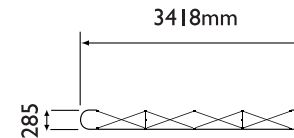

from **AlliedPHOTOLABS**
visual solutions that work

Allied House Bay Tree Avenue Kingston Road Leatherhead Surrey KT22 7LA
t: +44 (0) 1372 379933 f: +44 (0) 1372 378867 e: sales@alliedphtolabs.com