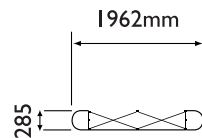

from **AlliedPHOTOLABS**
visual solutions that work

Allied House Bay Tree Avenue Kingston Road Leatherhead Surrey KT22 7LA
t: +44 (0) 1372 379933 f: +44 (0) 1372 378867 e: sales@alliedphtolabs.com