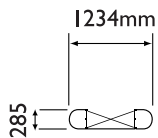

from **AlliedPHOTOLABS**
visual solutions that work

Allied House Bay Tree Avenue Kingston Road Leatherhead Surrey KT22 7LA
t: +44 (0) 1372 379933 f: +44 (0) 1372 378867 e: sales@alliedphtolabs.com