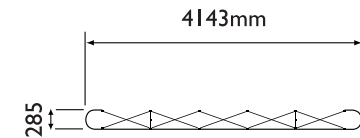

from **AlliedPHOTOLABS**
visual solutions that work

Allied House Bay Tree Avenue Kingston Road Leatherhead Surrey KT22 7LA
t: +44 (0) 1372 379933 f: +44 (0) 1372 378867 e: sales@alliedphtolabs.com