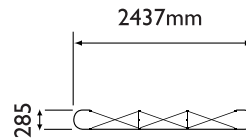

from **AlliedPHOTOLABS**
visual solutions that work

Allied House Bay Tree Avenue Kingston Road Leatherhead Surrey KT22 7LA
t: +44 (0) 1372 379933 f: +44 (0) 1372 378867 e: sales@alliedphtolabs.com